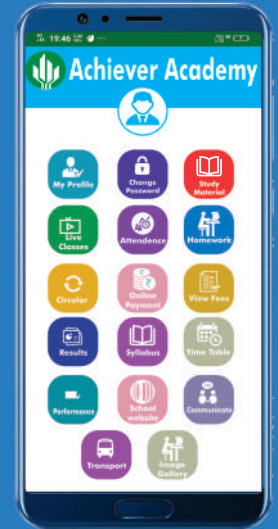

White Labeling

Leaves Magement

Student/Teacher Attendance

Student/Prents Login

Timetable Management

Instant Alerts

GPS

Photo Gallery

Announcements

Customize app pages

Online Fees Management System

Assignment Management

Notification & Message Platform

Teachers/Managment Login

Online Classes

LMS

MANAGE MOST IMPORTANT INSTITUTE OPERATIONS AT YOUR FINGERTIPS

BENEFITS FOR VARIOUS STAKEHOLDERS

STUDENT/ PARENTS APP

- Can access their complete profile.
- View complete performance records.
- Attend live classes and complete assessments
- GPS tracking facility & View syllabus details
- Systematic and organized content available
- Bridges communication gap between students and teachers
- Apply for leaves and half day
- View attendance reports
- Fee details and facilitates online fee payment
- View school image gallery
- Receives regular updates from the school

TEACHER APP

- Display complete teacher profile.
- Students leaves and half day approval.
- Maintain student attendance records.
- Conduct online classes and assign homework.
- Systematic content sharing.
- Generate student results.
- View students performance sheet.
- Apply for half day or leaves.
- View the time table of their classes.
- View salary details.