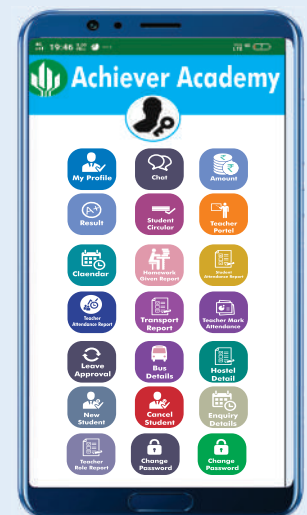

MANAGEMENT APP

- View daily fee collection and access reports.
- Can excess student and teacher portal.
- Can communicate with both teachers and students.
- Can view teachers and students attendance reports.
- View student results and performance report.
- Facilitates teachers leave approval.
- View student results and performance report Facilitates teachers leave approval.