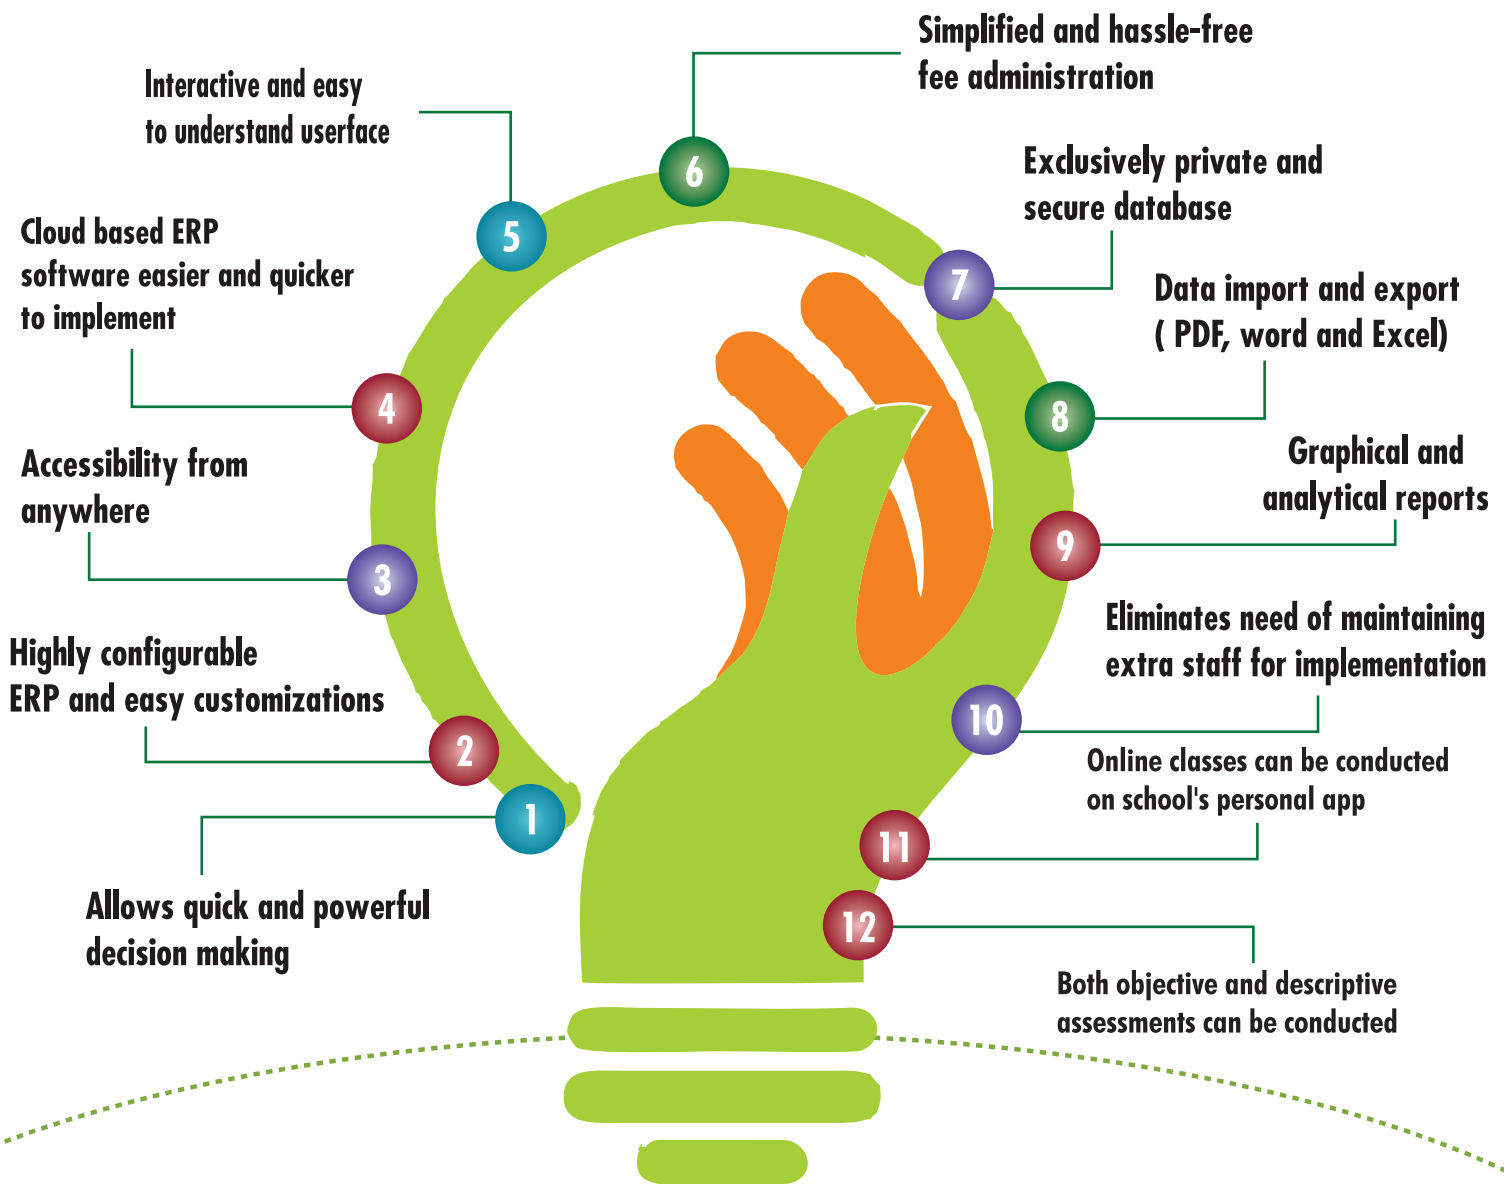

Features of Smart ERP

Simple, Powerful & affordable School Management System

Smart ERP